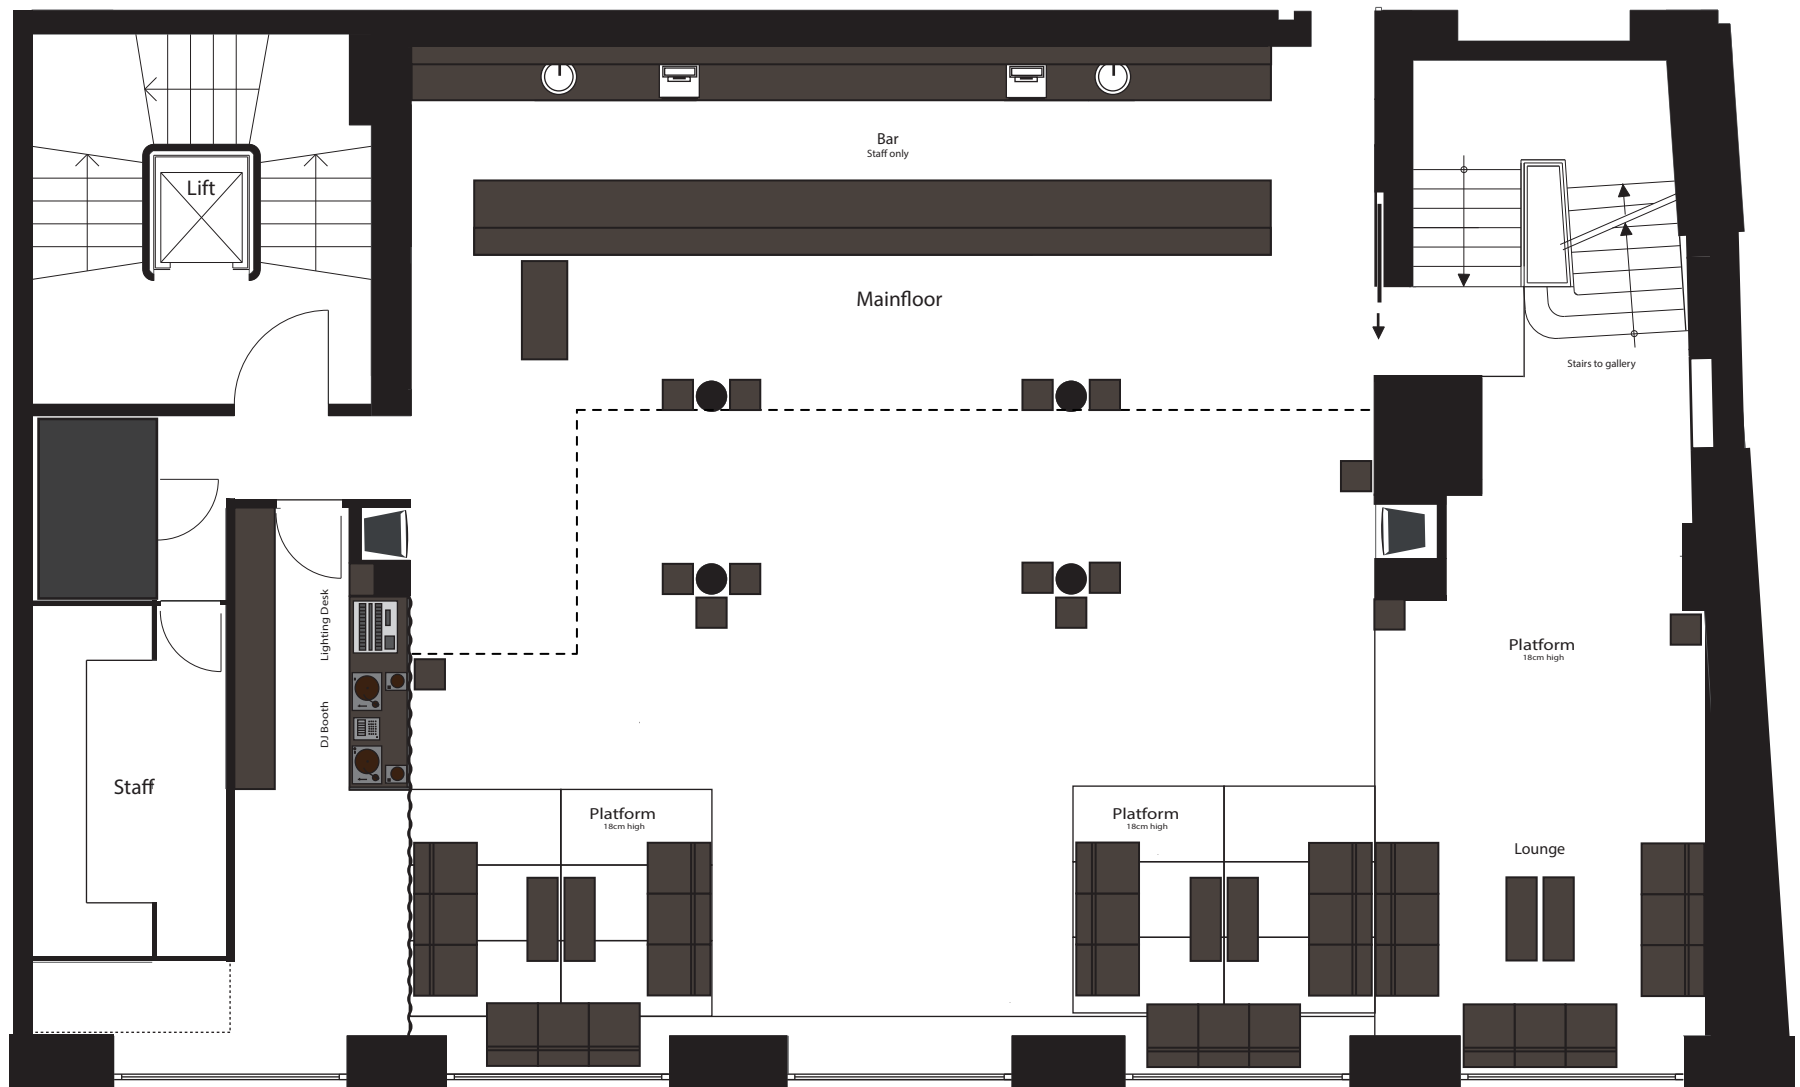

mascotte

Technical rider

Event

MOBILIAR

STAGE PLATFORMS

- 2 x Platform 1 x 1 m
- 18 x Platform 2 x 1 m
- 72 x Platform Leg 20 cm
- 40 x Platform Leg 40 cm
- 48 x Platform Leg 60 cm
- 6 x Platform Leg 80 cm
- 24 x Platform Leg 100 cm
- 12 x Alu Platform Clips

- Bütec Platform
- Bütec Platform
- Plug-in Leg
- Plug-in Leg
- Plug-in Leg
- Plug-in Leg
- Plug-in Leg
- Platform Clips

Furniture

- 27 x Seats Mainfloor
- 16 x Seats Gallery
- 13 x Stand-up table
- 16 x Barstool
- 150 x Folding chair
- 2 x Refrigerator
- 3 x Bar elements

mobile
mobile

STAGE

B: 6m T: 3m H: 0.60
B: 8m T: 3m H: 0.80

Usual Stage Size for Concerts
Maximum Stage Size