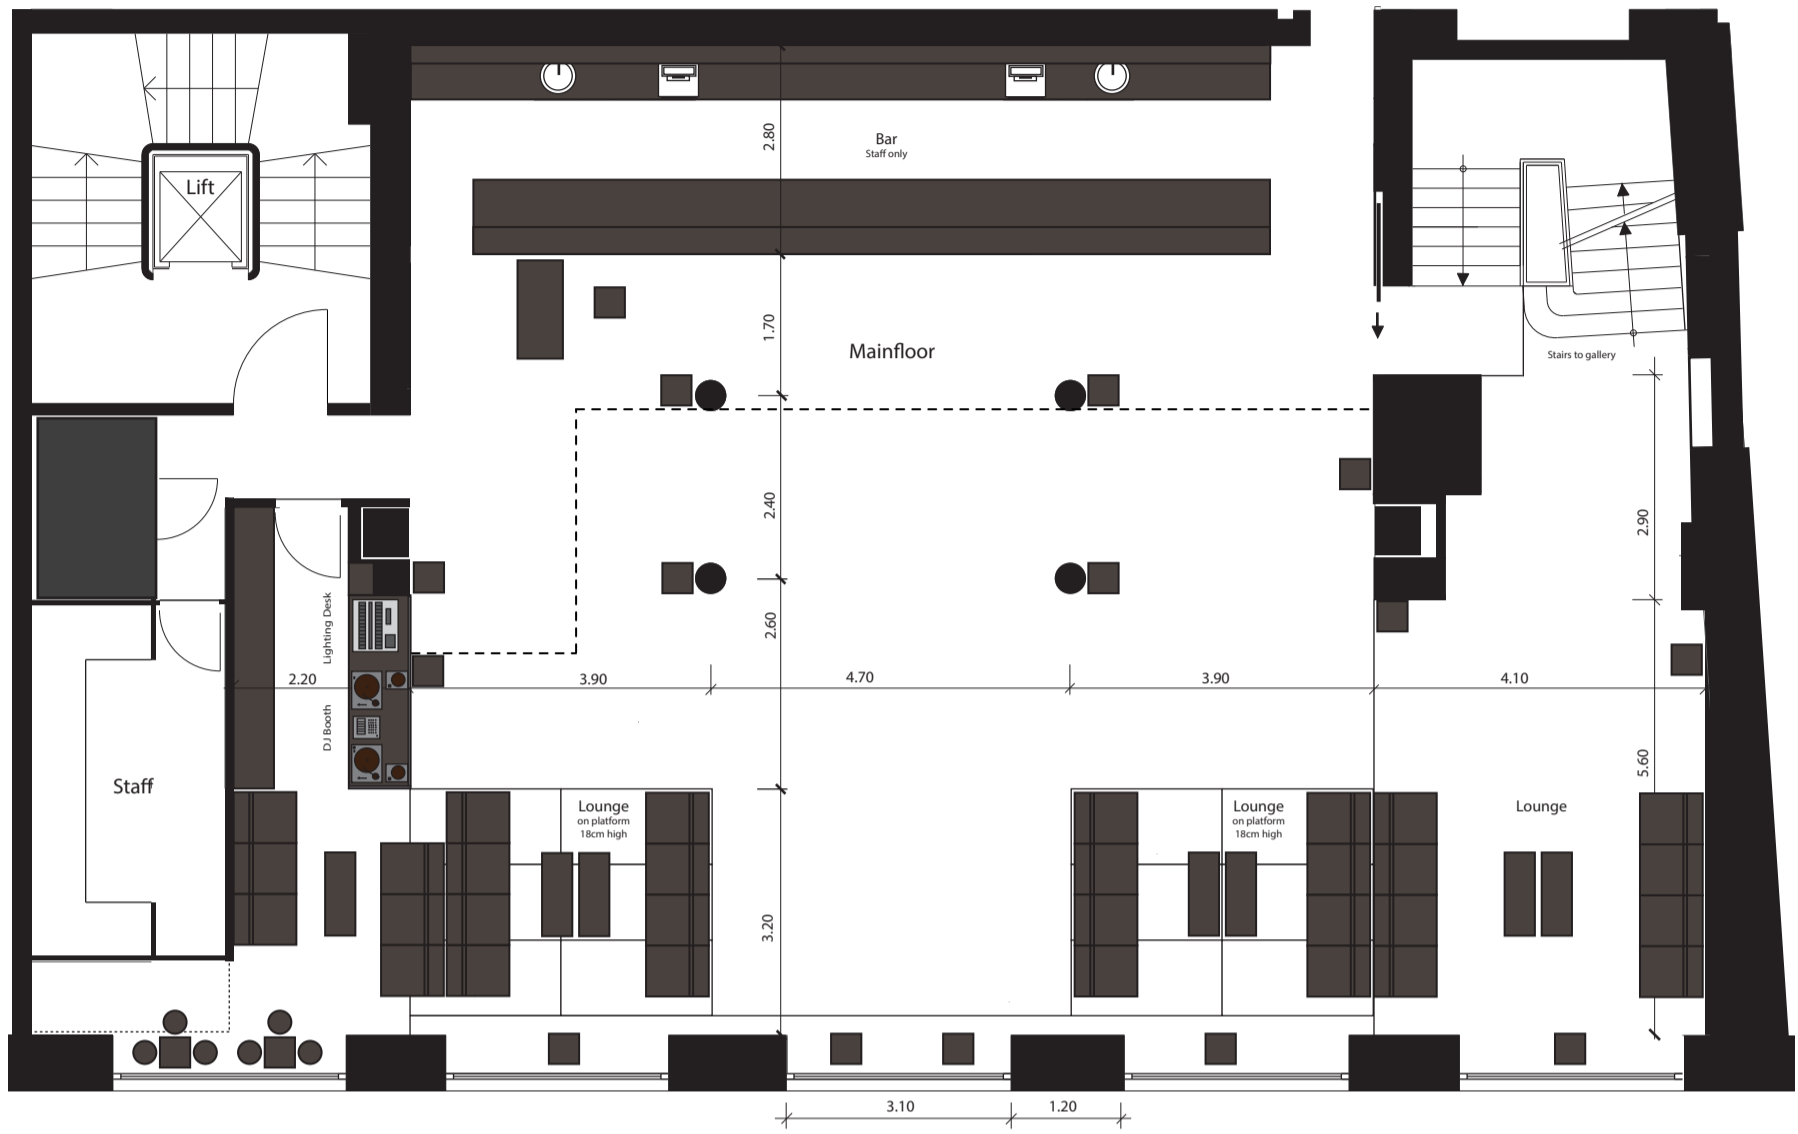

MASCOTTE  
 CLUB SET-UP  
 MAINFLOOR  
 360 PERSONS

MASCOTTE  
 CLUB SET-UP  
 GALLERY  
 120 PERSONS