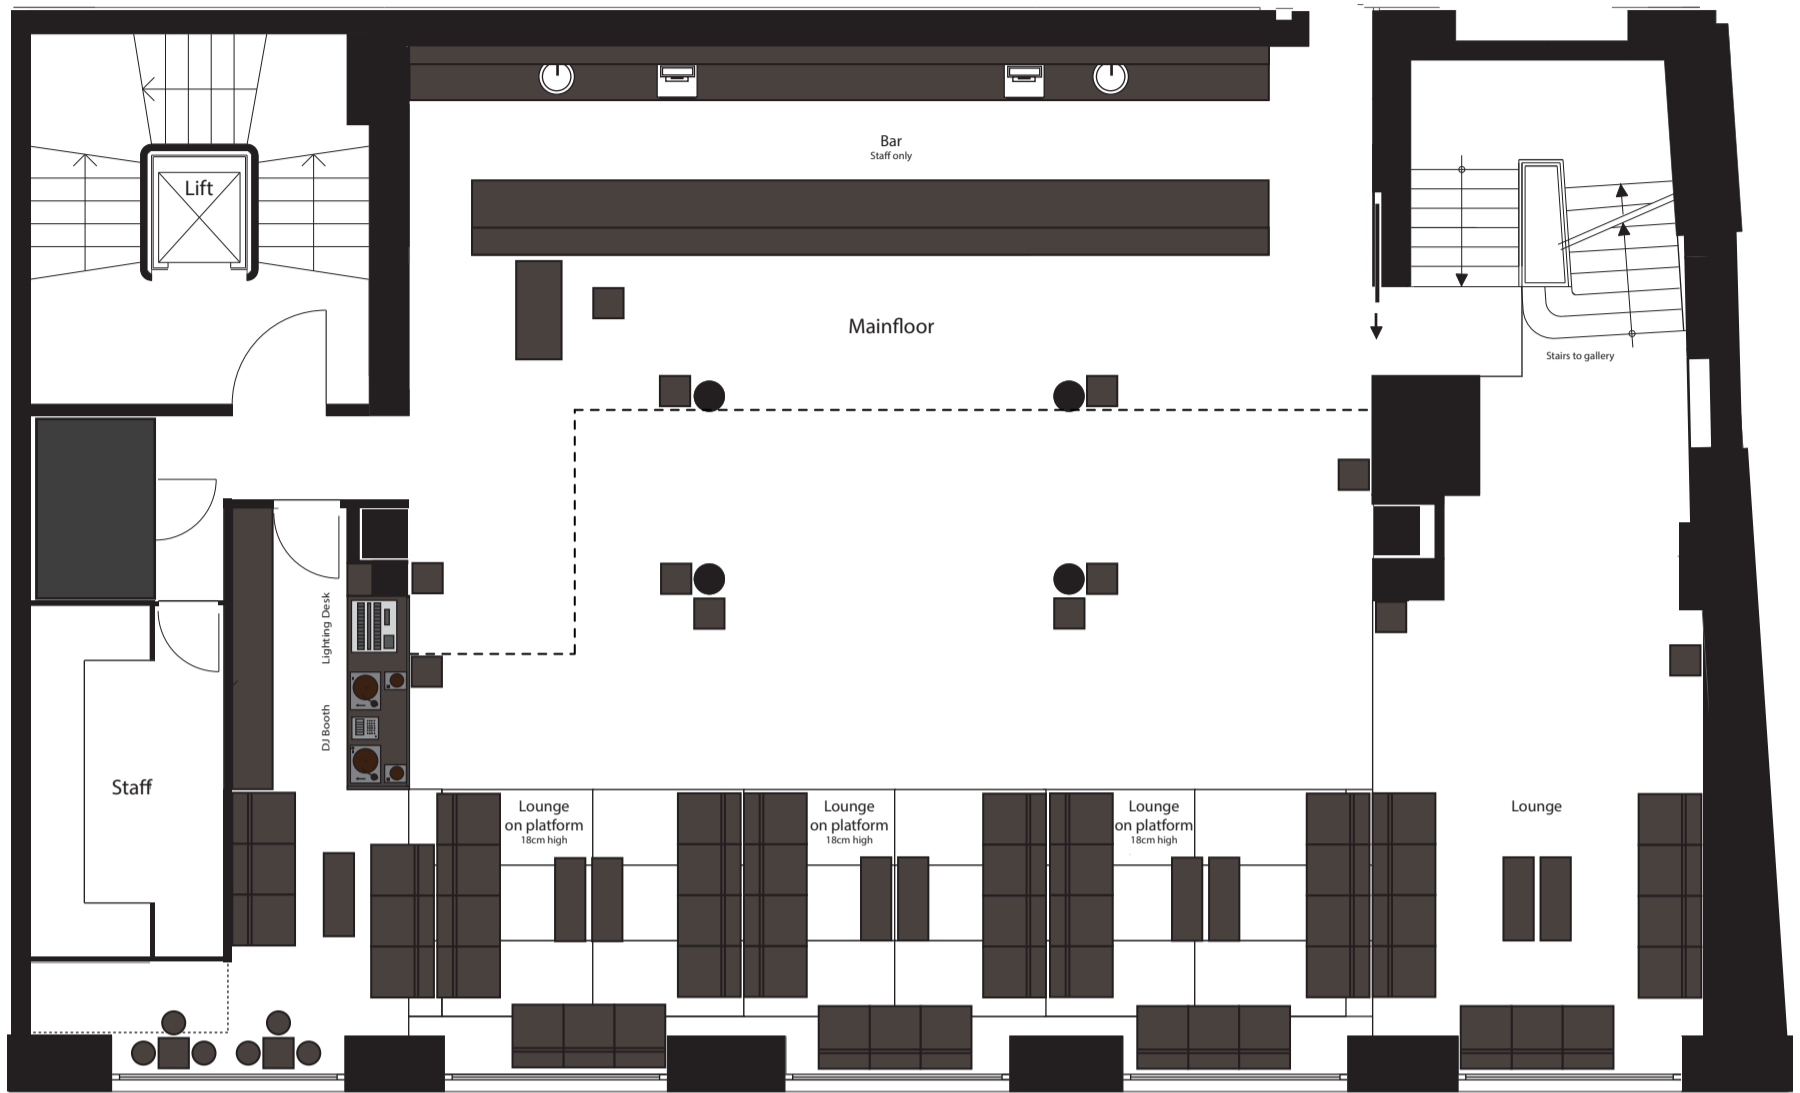

MASCOTTE
 FLYING DINNER SET-UP
 MAINFLOOR
 360 PERSONS

MASCOTTE
 FLYING DINNER SET-UP
 GALLERY
 120 PERSONS