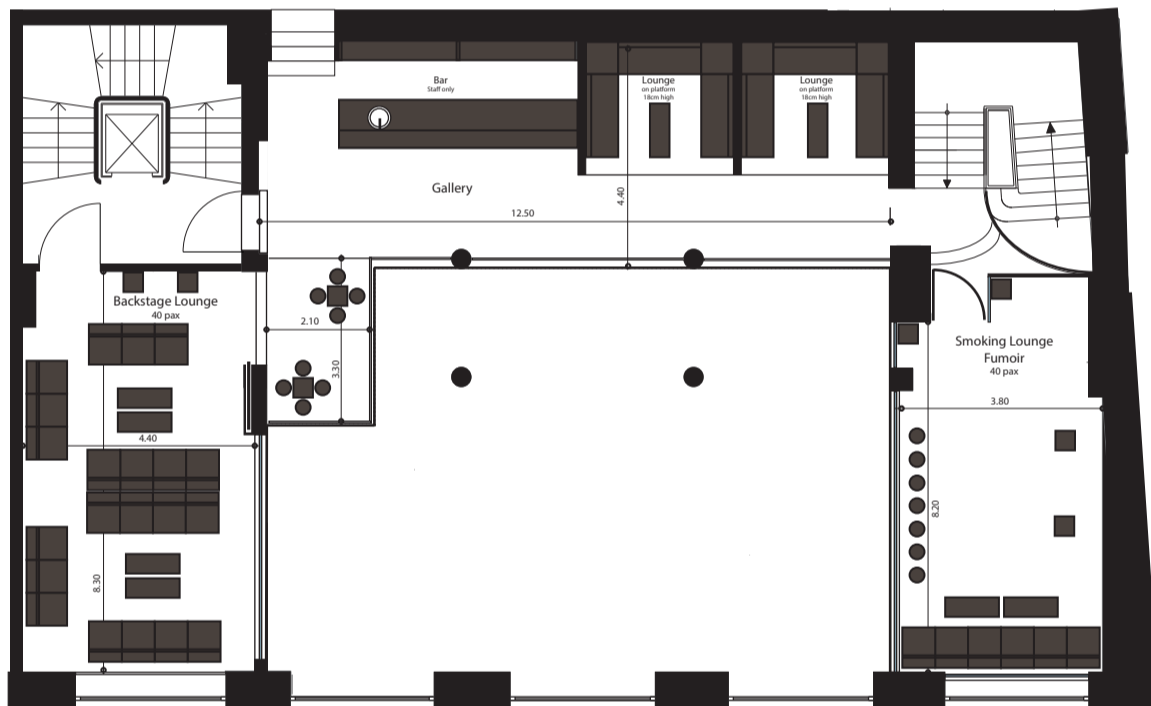

MASCOTTE
INVENTORY
MAINFLOOR

MASCOTTE
INVENTORY
GALLERY

INVENTORY

STAGEPLATFORM

2	x	Platform 1 x 1m	Bütec
18	x	Platform 2 x 1m	Bütec
72	x	Platform Leg 20cm	Plug-in Leg
40	x	Platform Leg 40cm	Plug-in Leg
48	x	Platform Leg 60cm	Plug-in Leg
6	x	Platform Leg 80cm	Plug-in Leg
72	x	Platform Leg 100cm	Plug-in Leg
12	x	Alu Platform Clips	Platform Clips

FURNITURE

27	x	Seats Mainfloor	furniture
16	x	Seats Gallery	furniture
13	x	Stand-up table	furniture
40	x	Barstool	furniture
210	x	Folding chair	furniture
2	x	Refrigerator	furniture
3	x	Bar elements	furniture

STAGE

B: 6m T: 3m H: 0.60m	Usual Stage Size for Concert
B: 6m T: 3m H: 0.60m	Usual Stage Size for Concert
B: 6m T: 3m H: 0.60m	Usual Stage Size for Concert