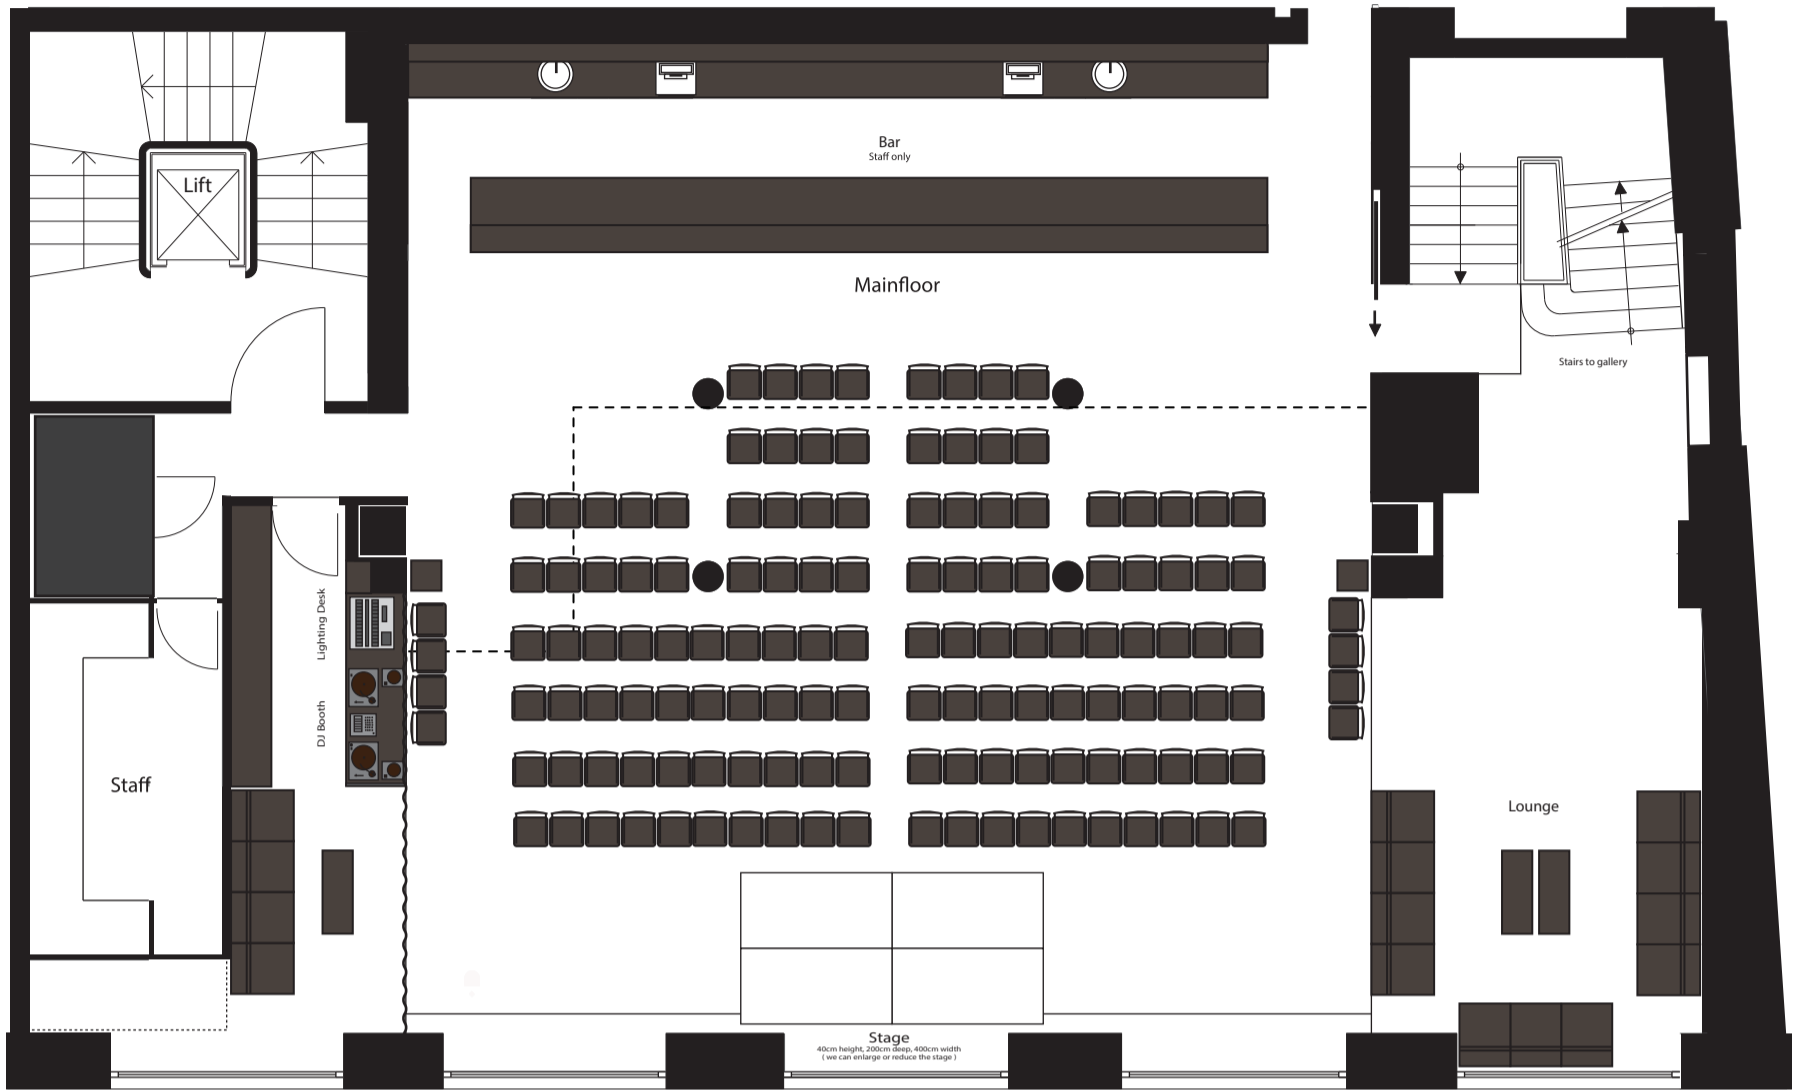

MASCOTTE
SEATED LIVESHOW MAINFLOOR
STAGE CENTRAL
140 PERSONS

MASCOTTE
SEATED LIVESHOW MAINFLOOR
STAGE ON THE SIDE
173 PERSONS

MASCOTTE
SEATED LIVESHOW MAINFLOOR
STAGE CENTRAL
200 PERSONS