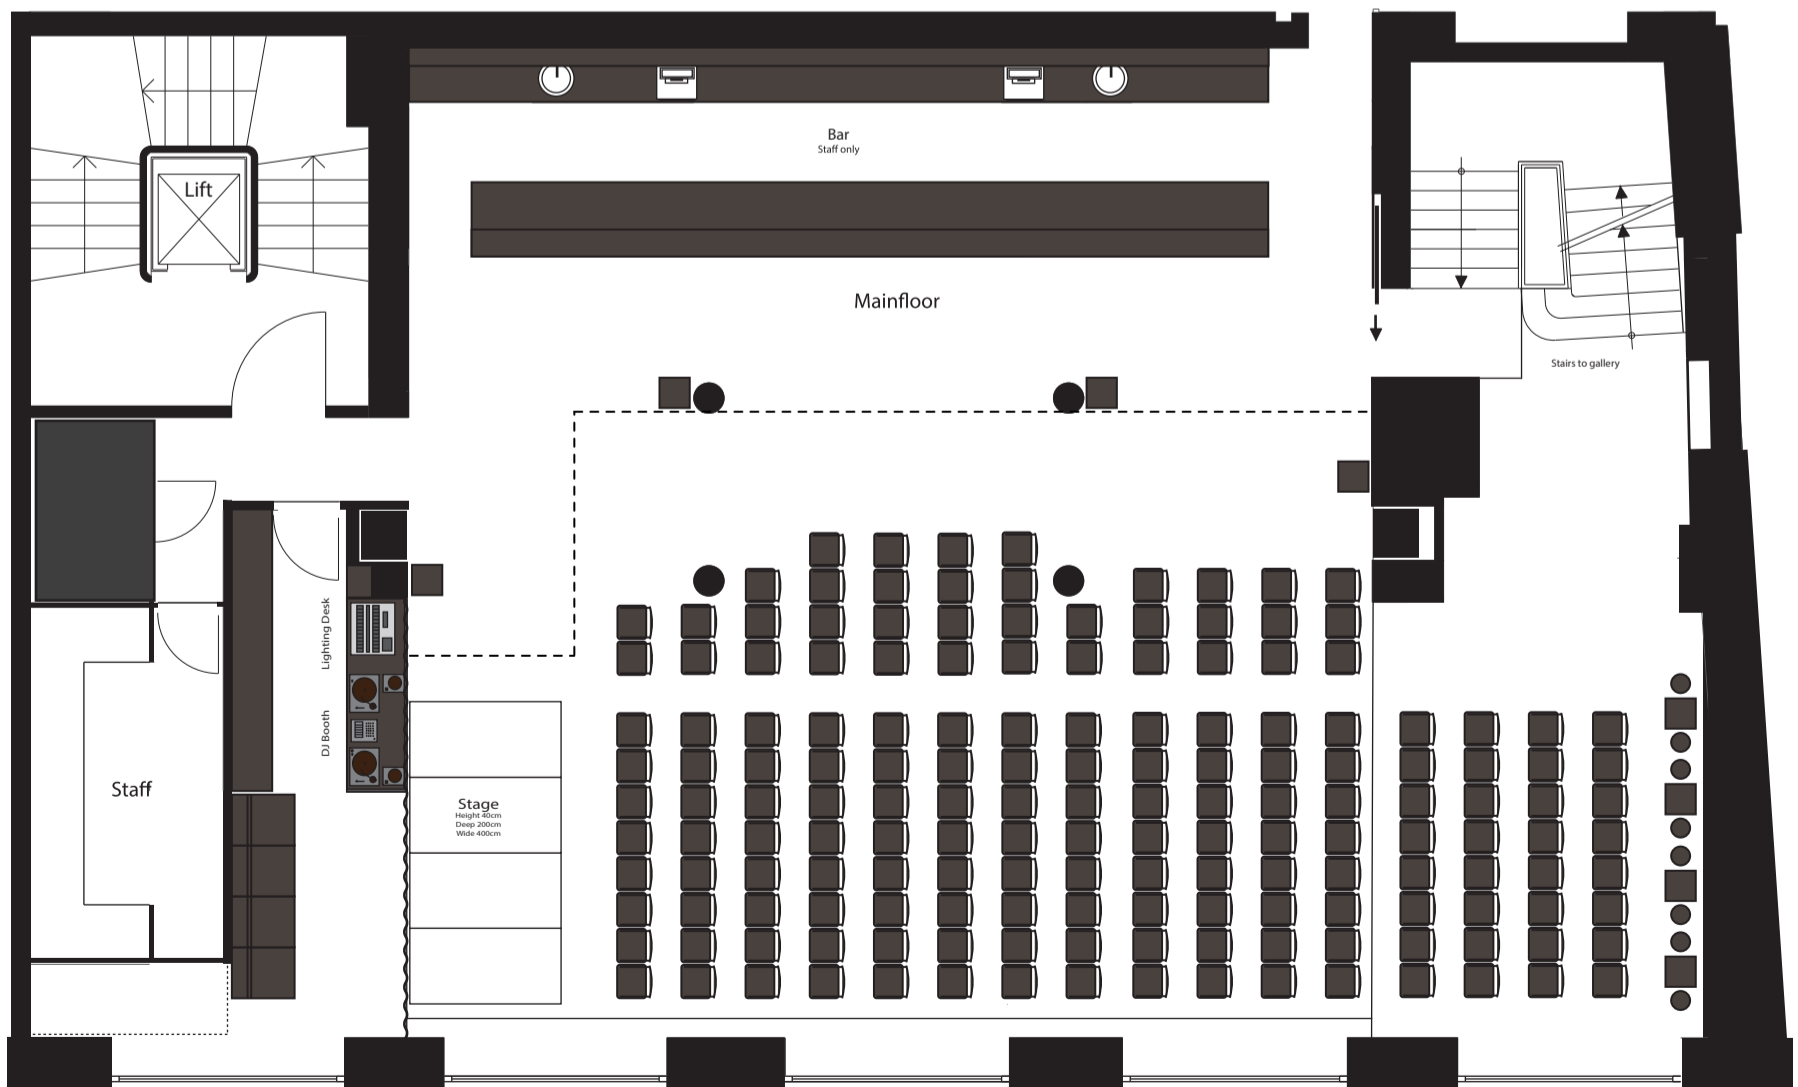

MASCOTTE
SEATED LIVESHOW MAINFLOOR
STAGE CENTRAL
140 PERSONS

MASCOTTE
SEATED LIVESHOW MAINFLOOR
STAGE ON THE SIDE
173 PERSONS

MASCOTTE
SEATED LIVESHOW MAINFLOOR
STAGE CENTRAL
200 PERSONS